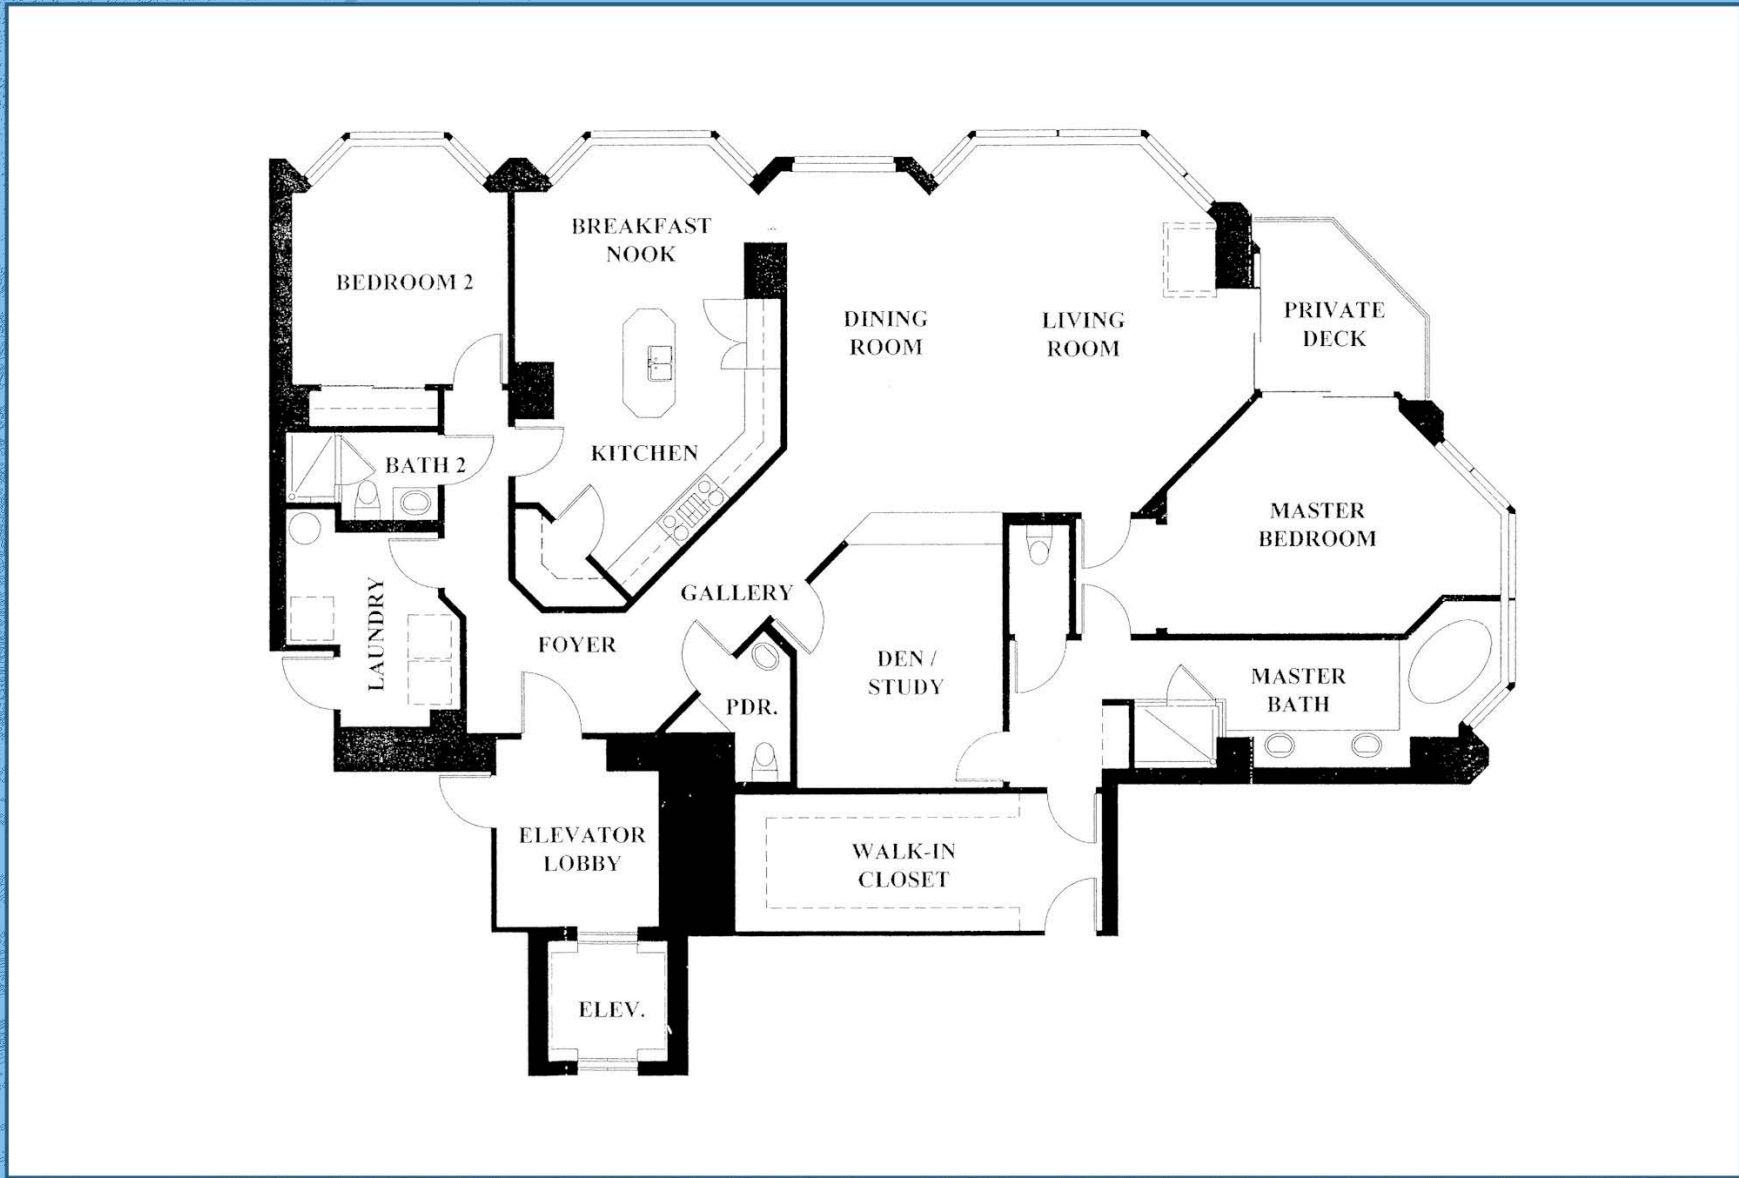

PARK LAUREL . RESIDENCE 501

TOWER RESIDENCE . 2,625 SQ FT . DATA COURTESY OF TRUDY STAMBOOK, 619.231.0777