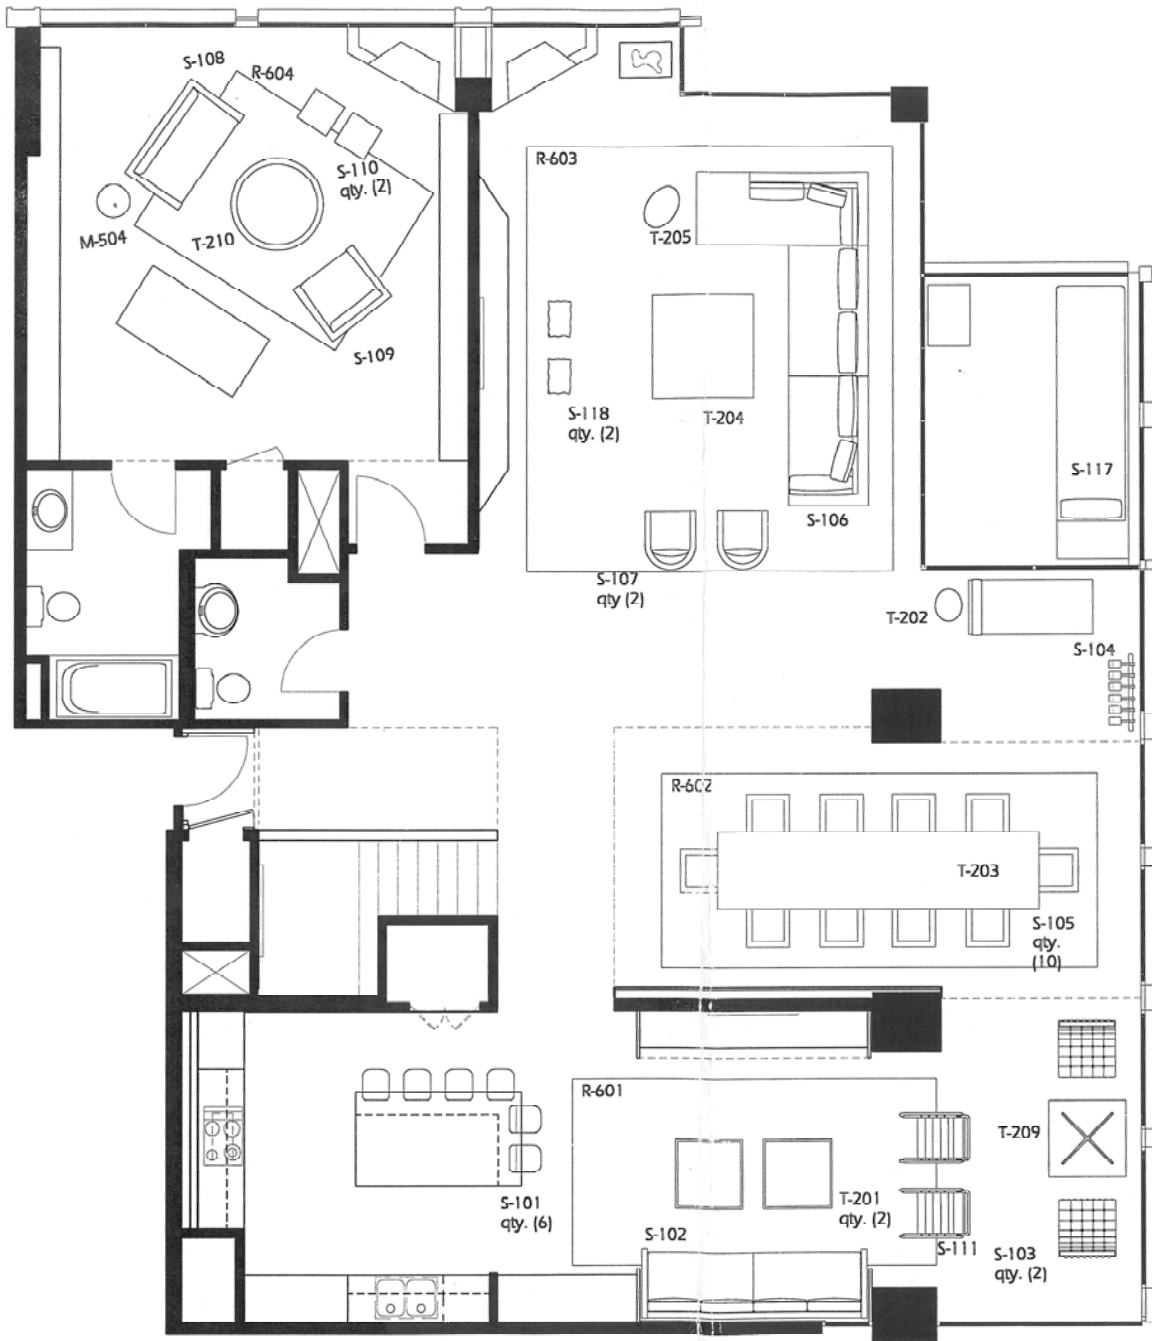

RENAISSANCE

RESIDENCE 2004

645 FRONT STREET . SAN DIEGO . CALIFORNIA 92101

1ST LEVEL

DRAWN BY
GMH
PROJECT NUMBER
4205

PROJECT MANAGER
GMH
DATE
10.08.03

SCALE
1/8" = 1'-0"

SK-FM.1
SKETCH NUMBER

RENAISSANCE

RESIDENCE 2004

645 FRONT STREET . SAN DIEGO . CALIFORNIA 92101

2ND LEVEL

DRAWN BY
GMH
 PROJECT NUMBER
4205

PROJECT MANAGER
GMH
 DATE
10.08.03

SCALE
1/8" = 1'-0"

SK-FM.2
 SKETCH NUMBER