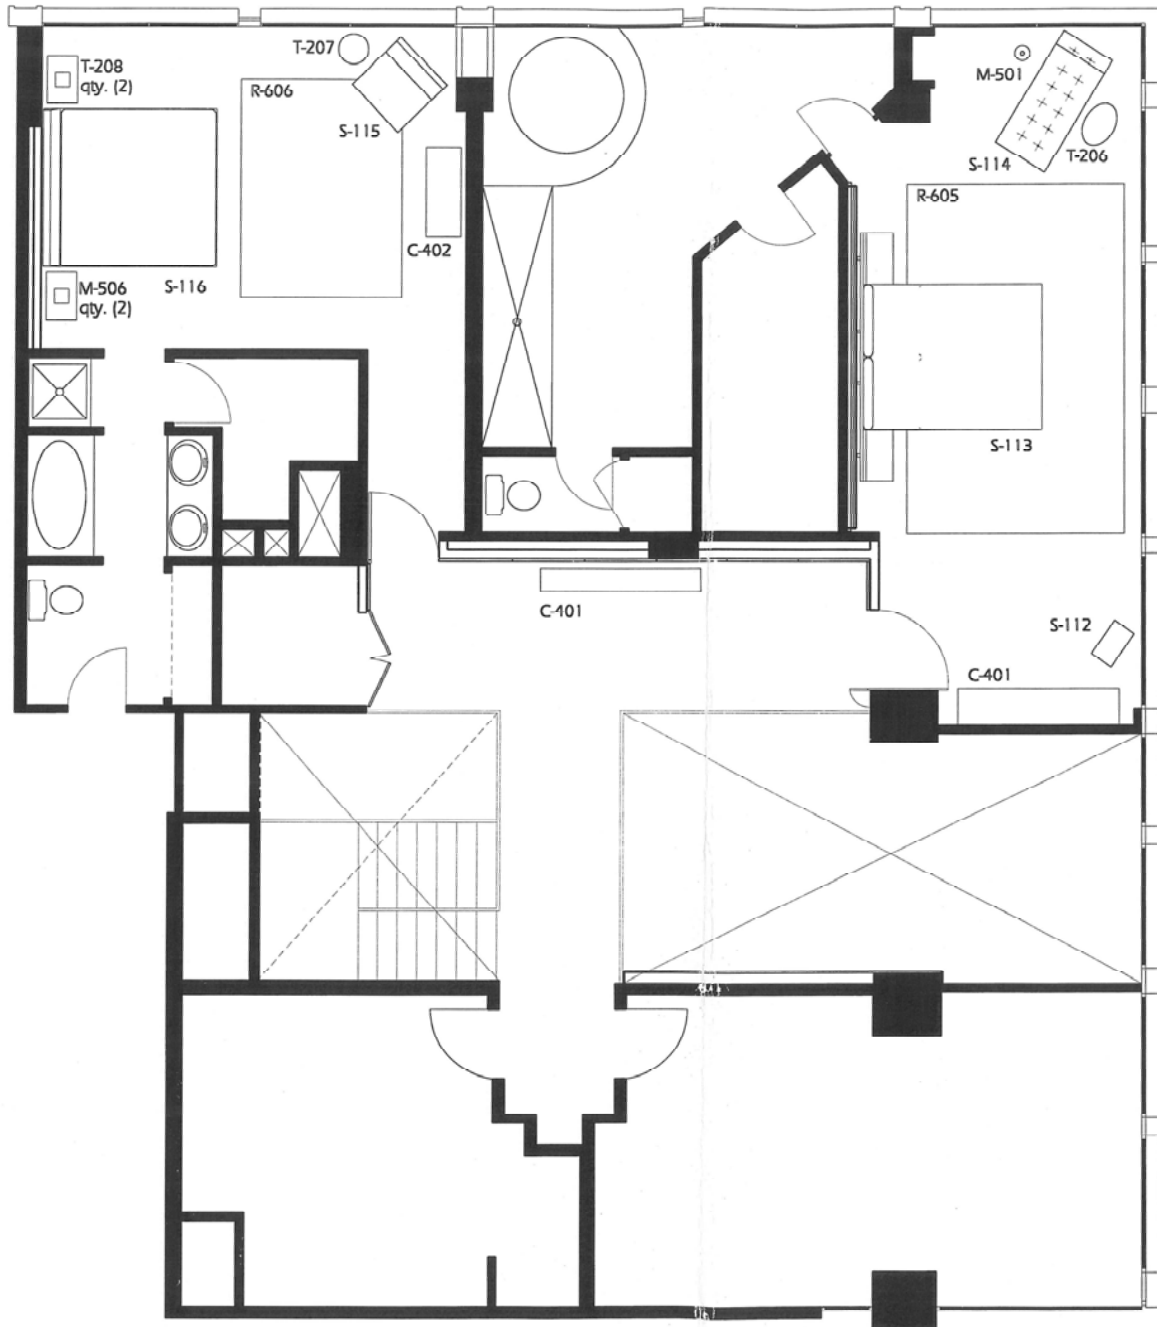

RENAISSANCE

RESIDENCE 2004

645 FRONT STREET . SAN DIEGO . CALIFORNIA 92101

1ST LEVEL

DRAWN BY
GMH
PROJECT NUMBER
4205

PROJECT MANAGER
GMH
DATE
10.08.03

SCALE
1/8" = 1'-0"

SK-FM.1
SKETCH NUMBER

RENAISSANCE

RESIDENCE 2004

645 FRONT STREET . SAN DIEGO . CALIFORNIA 92101

2ND LEVEL

DRAWN BY
GMH
 PROJECT NUMBER
4205

PROJECT MANAGER
GMH
 DATE
10.08.03

SCALE
1/8" = 1'-0"

SK-FM.2
 SKETCH NUMBER